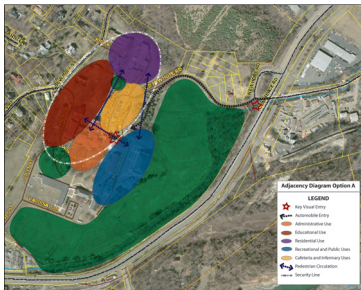

Total Construction Cost:

$72.3 million

The State of Virginia currently has two primary residential schools for deaf, blind, vision impaired, multi-disabled and emotionally disturbed students. One is in Staunton and the other is in Hampton. After a feasibility study which was conducted in 2004, the Department of Education decided to combine the two campuses.

The Governor and the Chairmen of the House Committees on Appropriations and Education and the Senate Committees on Finance and Education and Health selected Trammell Crow Company, a developer, BCWH Architects of Richmond, Virginia, and Winter & Company Special Needs Studio of Boulder, Colorado, to evaluate and assist in planning the merger of the two campuses. The team also developed plans for major campus renovation at the existing Virginia School for the Deaf and Blind in Staunton.

The project includes the preservation of ten existing historic buildings as well as construction of three buildings and an overall reorganization of the campus. A key element in the renovation is the creation of clear, fluid circulation that is accessible for all students throughout campus.

The existing Staunton campus, built in 1838, served as a military hospital for the Union troops during the Civil War and has served students for over one hundred and fifty years. After completion, it will be able to continue serving students into the next century.

Adjacency diagram options were created, presented and discussed as part of the programming and schematic design processes.